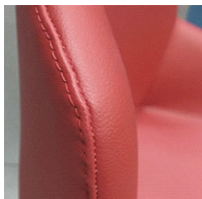

Noom Guest

Manufacturer: Actiu, Spain

Fabric Groups

Product Code	Base / Description	G1	G2	G3	G5
--------------	--------------------	----	----	----	----

Medium High Backrest Guest Chairs with Wood and Metal Bases and Two Stitching Options

Serie 30 - Medium Backrest - Upholstered with Single Stitching - Monocolour

NM13011-0100/0108	Steel Base - White or Black	\$2,089	\$2,107	-	\$2,794
NM13011-0211/0208	Wood Base - Natural or Black Beech	\$2,145	\$2,163	-	\$2,849

Serie 30 - Medium Backrest - Upholstered with French Sewing - Monocolour

NM13021-0100/0108	Steel Base - White or Black	\$1,944	\$1,996	\$2,196	-
NM13021-0211/0208	Wood Base - Natural or Black Beech	\$2,000	\$2,052	\$2,252	-

Noom Guest

Manufacturer: Actiu, Spain

Product Code	Base / Description	Fabric Groups			
		G1	G2	G3	G5

Medium High Backrest Guest Chairs with Wood and Metal Bases and Two Stitching Options

Serie 30 - Medium Backrest - Upholstered with French Sewing - Bicolour